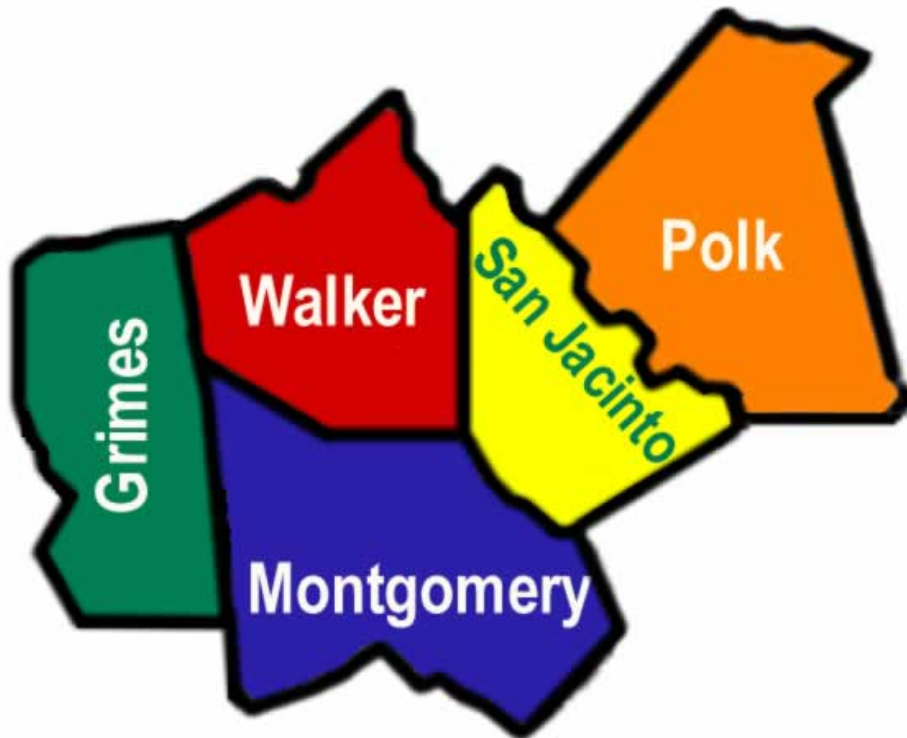

# AUTO THEFT TASK FORCE

Montgomery County  
City of Conroe  
Montgomery County Fire Marshal's Office  
D.P.S./Motor Vehicle Theft

Grimes County  
San Jacinto County  
Polk County  
Walker County

## Coverage Area Map

**The Montgomery County Auto Theft Task Force has a program coverage area that covers five counties. These counties include Montgomery, Grimes, Walker, San Jacinto and Polk. The program area covers over 4,500 square miles with a population exceeding 500,000 residents.**