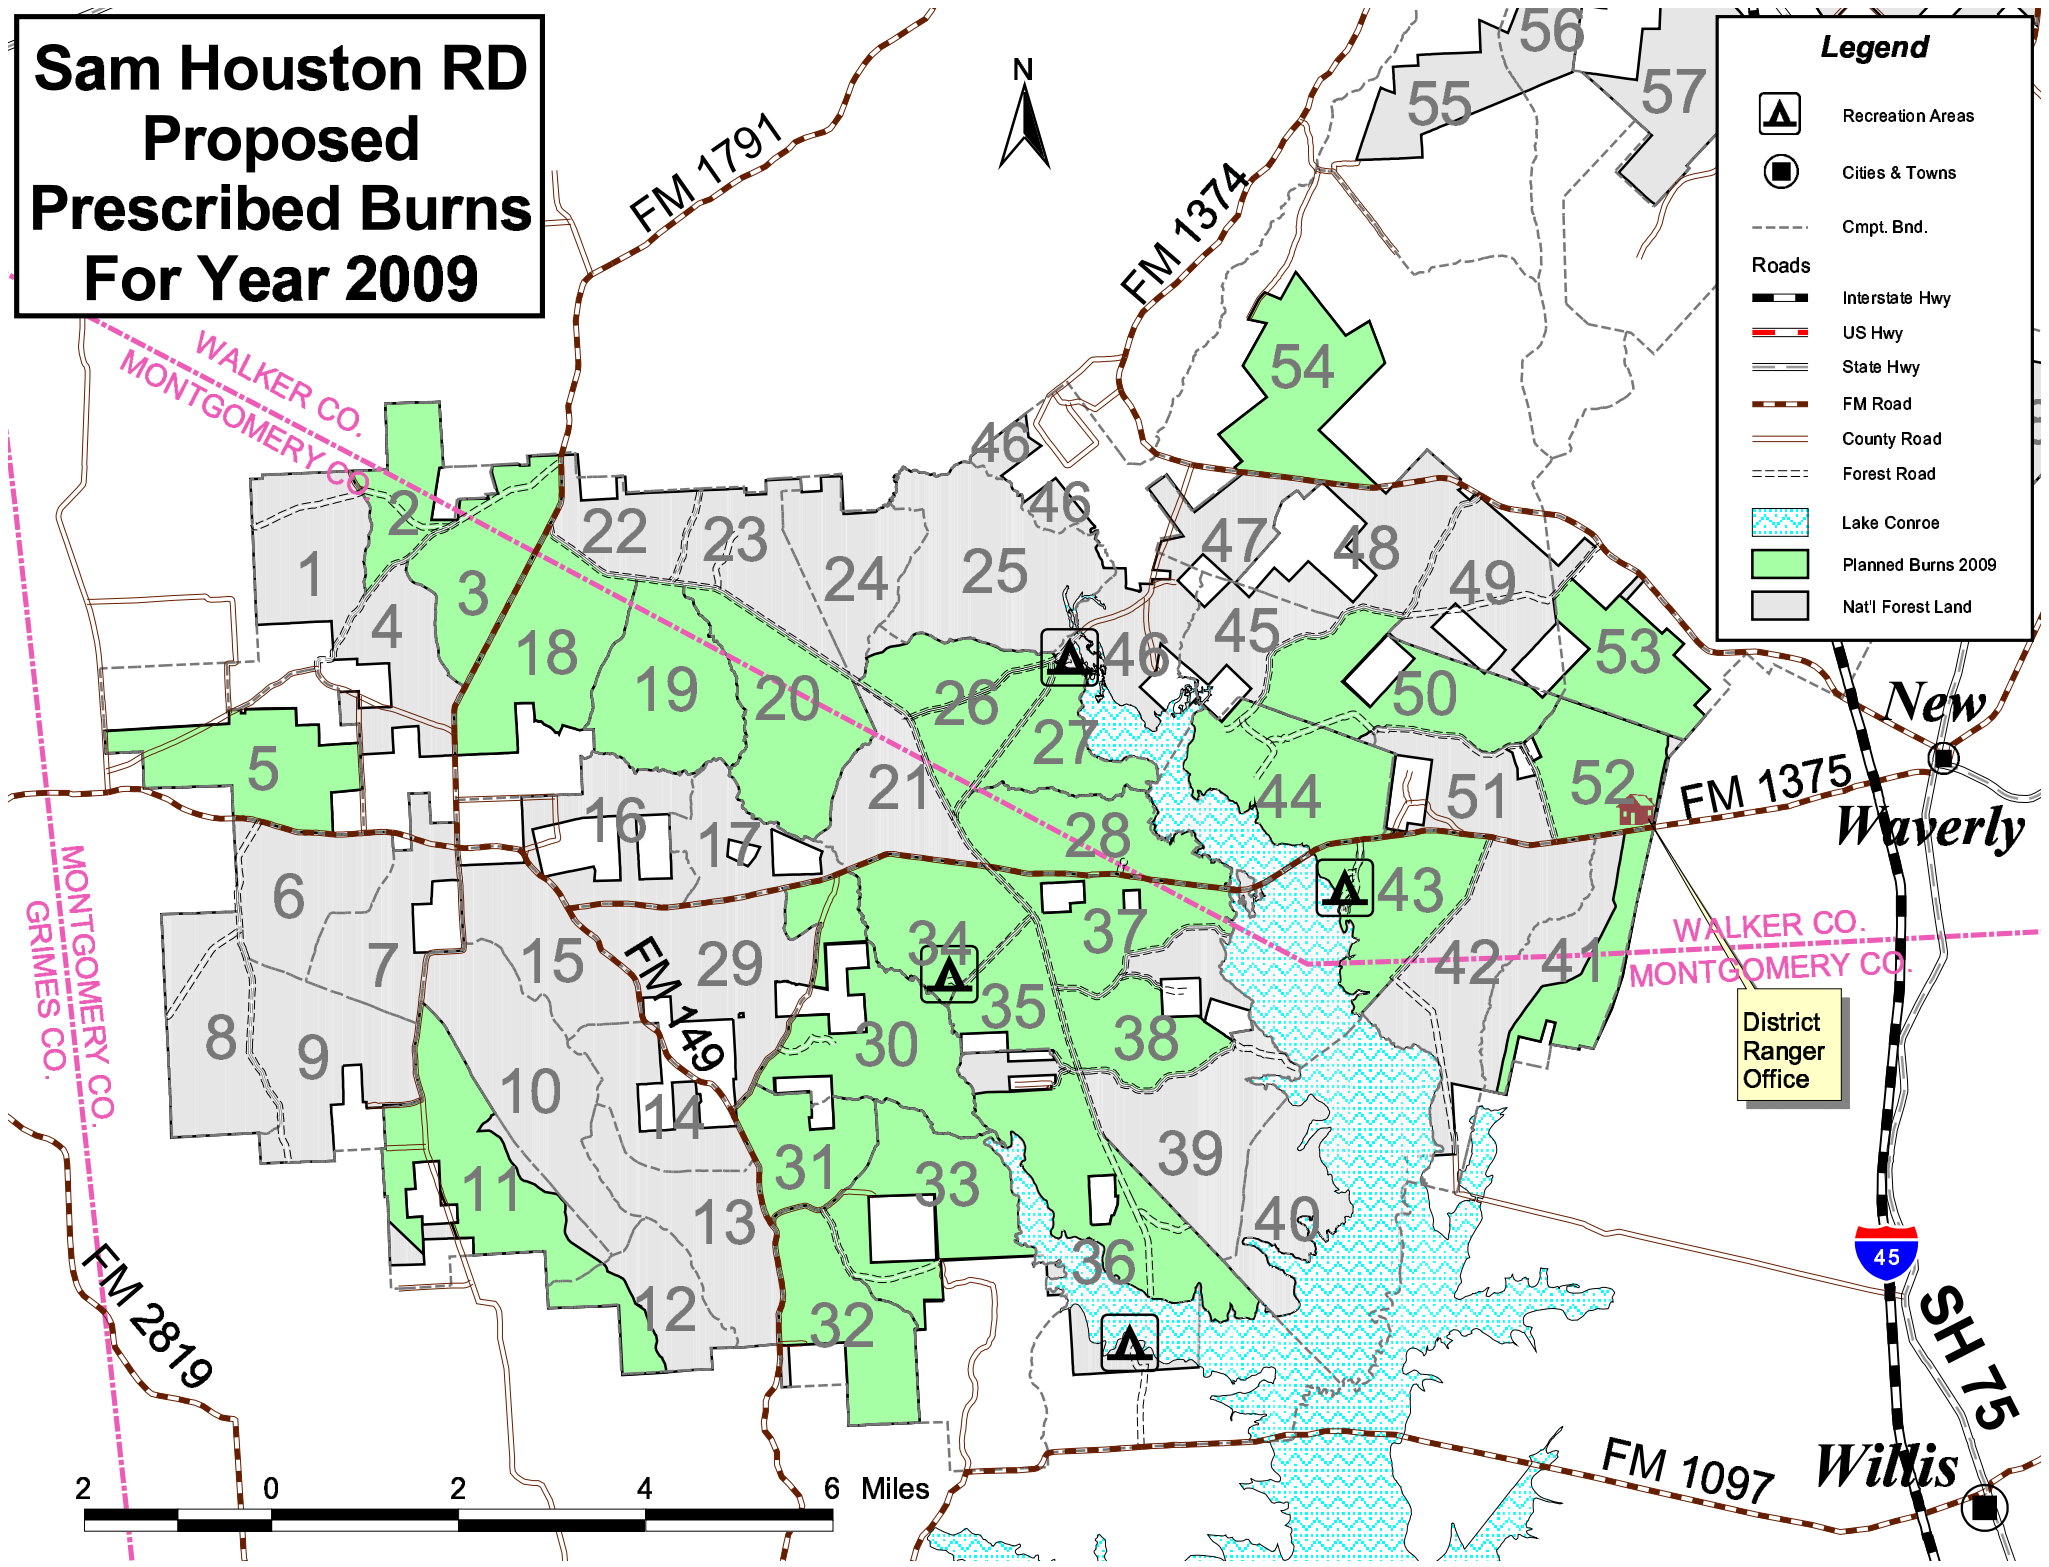

# Sam Houston RD Proposed Prescribed Burns For Year 2009

## Legend

- Recreation Areas
- Cities & Towns
- Compt. Bnd.
- Roads**
- Interstate Hwy
- US Hwy
- State Hwy
- FM Road
- County Road
- Forest Road
- Lake Conroe
- Planned Burns 2009
- Nat'l Forest Land

District  
Ranger  
Office

2 0 2 4 6 Miles

New  
Waverly

Willis

SH 75

WALKER CO.  
MONTGOMERY CO.

MONTGOMERY CO.  
GRIMES CO.

WALKER CO.  
MONTGOMERY CO.

FM 1791

FM 1374

FM 1375

FM 149

FM 2819

FM 1097

1 2 3 4 5 6 7 8 9 10 11 12 13 14 15 16 17 18 19 20 21 22 23 24 25 26 27 28 29 30 31 32 33 34 35 36 37 38 39 40 41 42 43 44 45 46 47 48 49 50 51 52 53 54 55 56