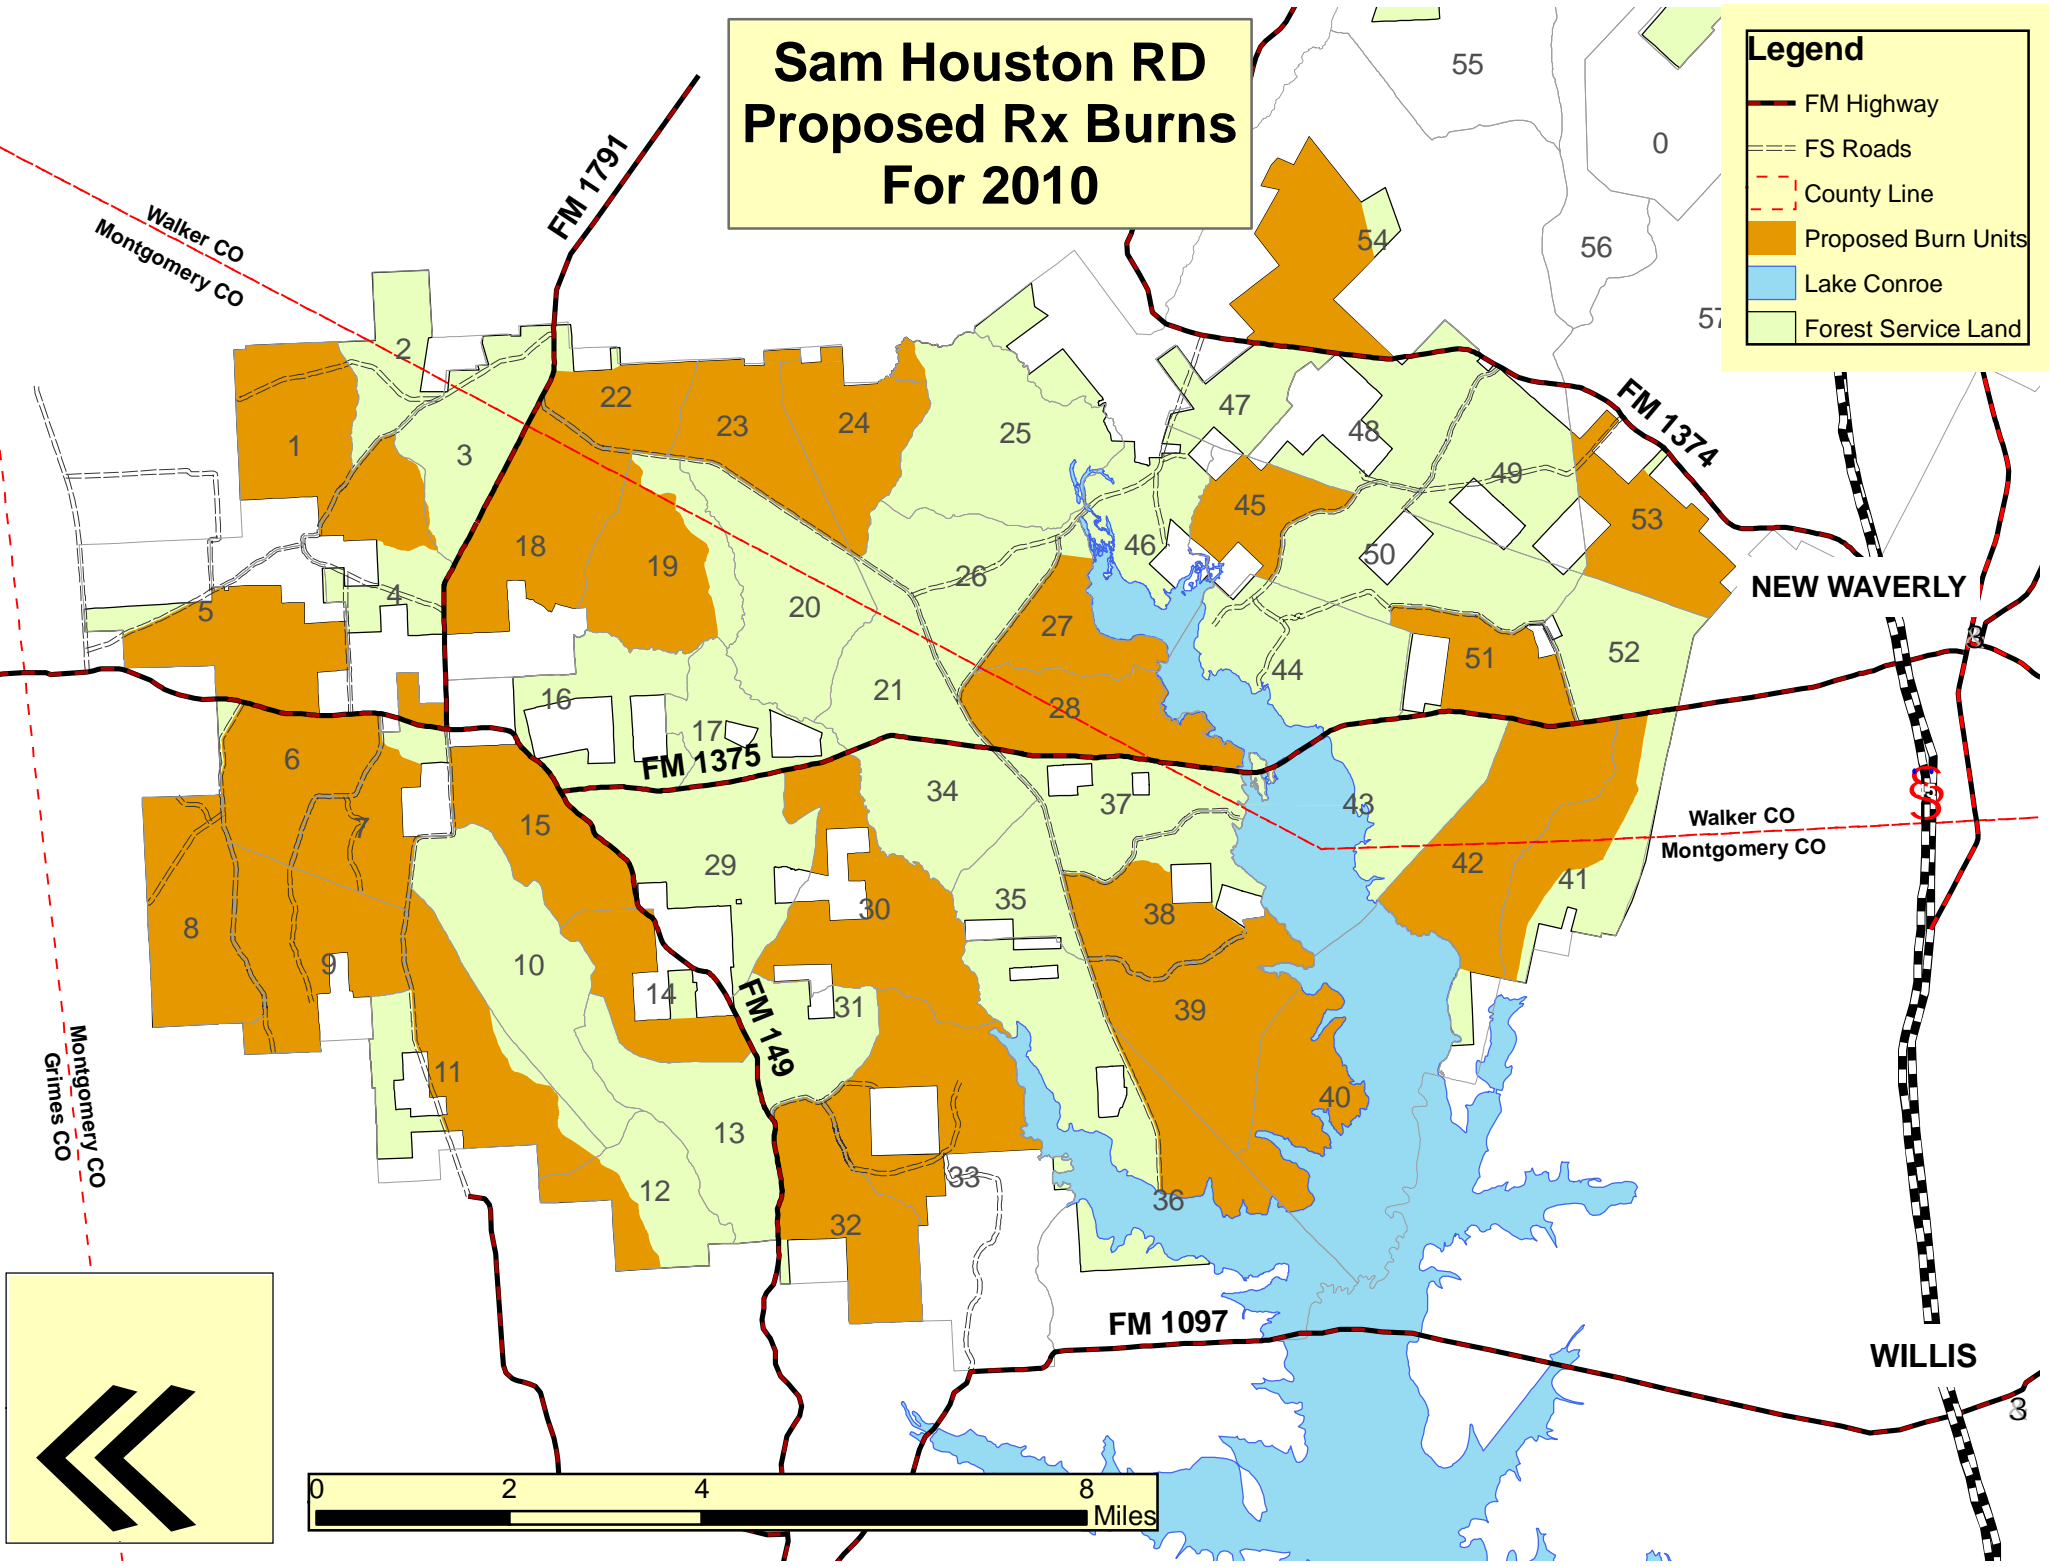

Sam Houston RD Proposed Rx Burns For 2010

Legend

- FM Highway
- FS Roads
- County Line
- Proposed Burn Units
- Lake Conroe
- Forest Service Land

NEW WAVERLY

WILLIS