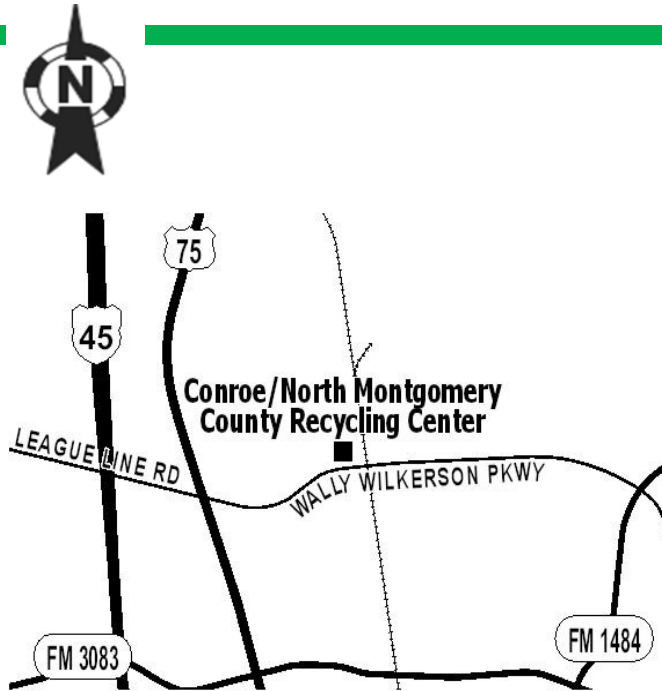

Conroe / North Montgomery County Recycle Center

The Conroe / North Montgomery County Recycle Center is a joint venture between the City of Conroe and Montgomery County for the residents of the county.

Mike Meador
Commissioner Pct. 1
Montgomery County

510 Hwy 75 N
Willis, Texas 77378
936-539-7815

Hours of operation:

Tuesday—Friday 7am to 5 pm
Saturday 7am to 12 noon
Closed on Sunday & Monday
& all County holidays

Conroe / North Montgomery County Recycle Center